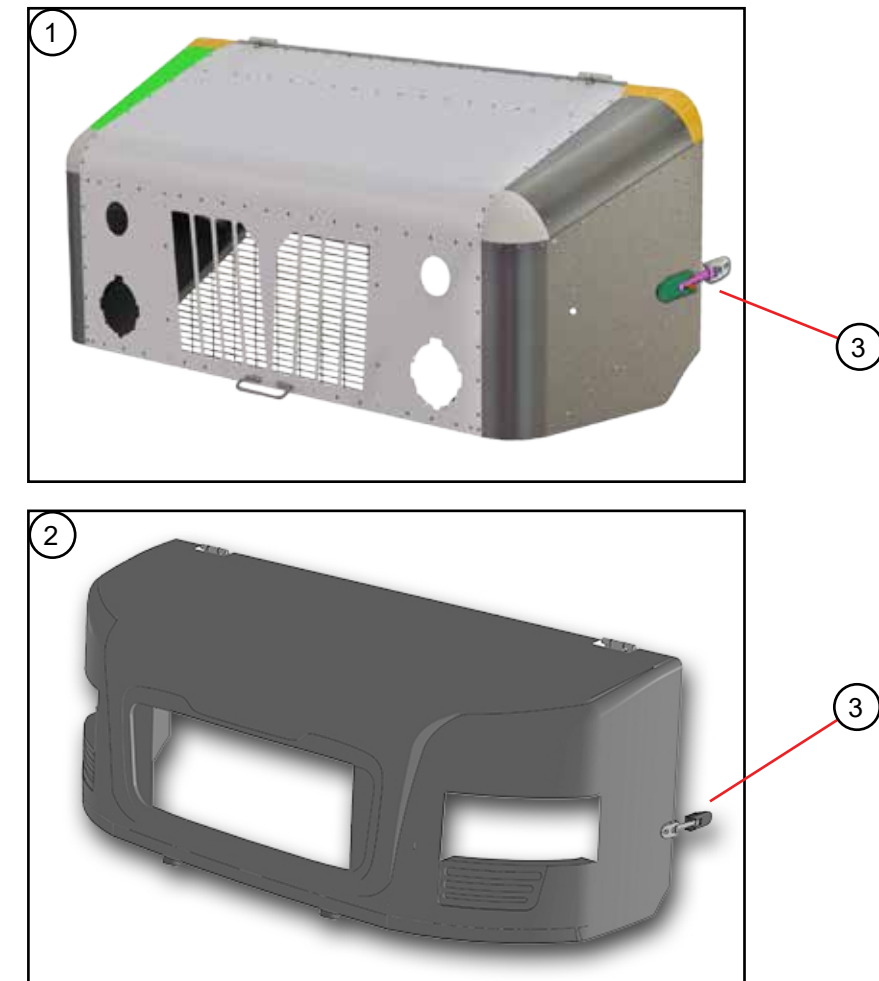

Verify your part numbers with our VIN search tool at

WWW.MORGANOLSONPARTS.COM
1-800-233-4823

ITEM #	PART #	DESCRIPTION	YEAR	QTY.	UNIT
1	47106673	Front Bumper Assembly Grey	2008 - 2021	1	EA
2	47106900	Center Channel Grey	2008 - 2021	1	EA
3	47106901	Outer Channel LH Grey	2008 - 2021	1	EA
4	47106902	Outer Channel RH Grey	2008 - 2021	1	EA
5	47106903	Rebuild kit (Slotted plate & hardware)	2008 - 2021	1	EA
6	128008207	Bracket Bumper LH	2008 - 2021	1	EA
7	128008208	Bracket Bumper RH	2008 - 2021	1	EA
8	115057200	Bumper Assembly Rear	2011 - 2021	1	EA
9	088007500	Hanger Plate - Rear Bumper	2011 - 2021	2	EA