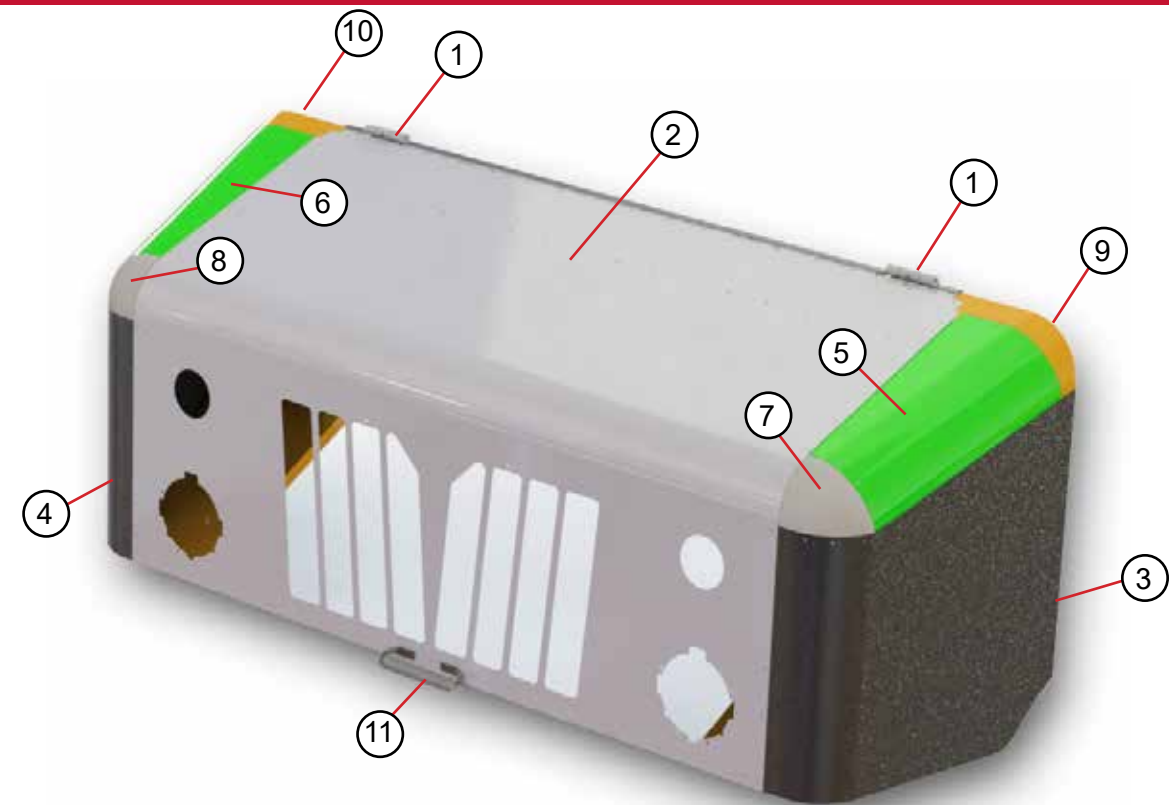

ITEM#	PART#	DESCRIPTION	QTY.	UNIT
1	47007852	Hinge Assembly	2	EA
2	083017432	Panel Hood	1	EA
3	088017414	Skirt Hood LH	1	EA
4	088017415	Skirt Hood RH	1	EA
5	088017416	Cowl Hood LH	1	EA
6	088017417	Cowl Hood RH	1	EA
7	45100057	Corner Casting LH	1	EA
8	45100058	Corner Casting RH	1	EA
9	45100060	Cowl Cap LH	1	EA
10	45100061	Cowl Cap RH	1	EA
11	90187300	Grab Handle	1	EA
12	088017255	Grill Support Assembly 93W	1	EA
13	167017413	Stiffener Hood	1	EA
14	115017403	Stiffener Hood LH	1	EA
15	115017404	Stiffener Hood RH	1	EA
16	95817312	Corner Gusset LH	1	EA
17	95817313	Corner Gusset RH	1	EA
20	088017433	Support - Splash Pan LH	1	EA
21	088017436	Support - Splash Pan RH	1	EA
22	088017427	Splash Pan LH	1	EA
23	088017430	Splash Pan RH	1	EA
24	088017437	Strap LH	1	EA
25	088017438	Strap RH	1	EA
18	91617304	Tap Plate @ Hinge	2	EA
19	96717312	Shim @ Hinge	2	EA
NS	44002004	Rubber Bumper - Hood Rest	2	EA