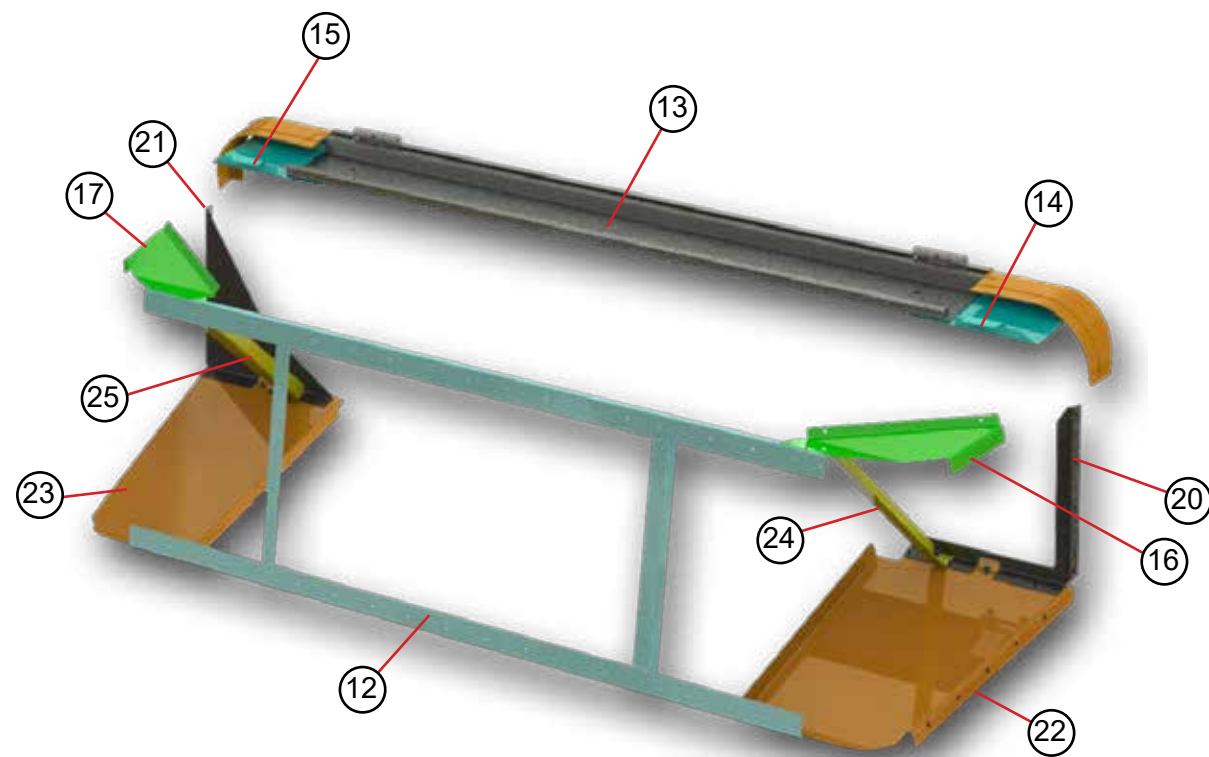

ITEM#	PART#	DESCRIPTION	QTY.	UNIT
1	47007852	Hinge Assembly	2	EA
2	083017432	Panel Hood	1	EA
3	088017414	Skirt Hood LH	1	EA
4	088017415	Skirt Hood RH	1	EA
5	088017416	Cowl Hood LH	1	EA
6	088017417	Cowl Hood RH	1	EA
7	45100057	Corner Casting LH	1	EA
8	45100058	Corner Casting RH	1	EA
9	45100060	Cowl Cap LH	1	EA
10	45100061	Cowl Cap RH	1	EA
11	90187300	Grab Handle	1	EA
12	088017255	Grill Support Assembly 93W	1	EA
13	167017413	Stiffener Hood	1	EA
14	115017403	Stiffener Hood LH	1	EA
15	115017404	Stiffener Hood RH	1	EA
16	95817312	Corner Gusset LH	1	EA
17	95817313	Corner Gusset RH	1	EA
20	088017433	Support - Splash Pan LH	1	EA
21	088017436	Support - Splash Pan RH	1	EA
22	088017427	Splash Pan LH	1	EA
23	088017430	Splash Pan RH	1	EA
24	088017437	Strap LH	1	EA
25	088017438	Strap RH	1	EA
18	91617304	Tap Plate @ Hinge	2	EA
19	96717312	Shim @ Hinge	2	EA
NS	44002004	Rubber Bumper - Hood Rest	2	EA